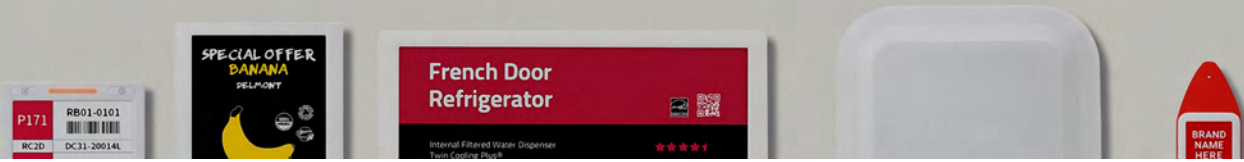

Smart. Interactive. Convenient.

Electronic shelf labels that plug into your computer network

Switch to SureDisplay™ electronic shelf labelling system for automated price labelling in sync with your store operations. Cut down wastage and connect seamlessly with your POS system for timely and accurate updates with a revolutionary e-ink based solution.

Price and product information can be displayed dynamically with custom designs, layouts, fonts, and images. Lineup includes 11 different sizes and 3 colour types (BW, BWR, BWY).

The SureDisplay™ electronic shelf labelling system gives you: