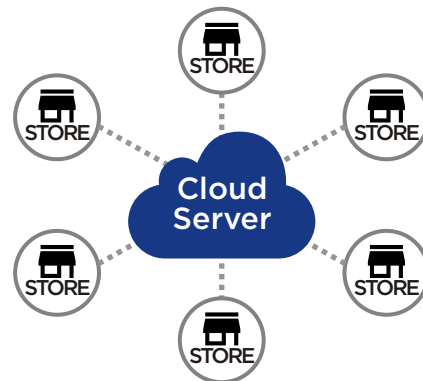

Central Monitoring System

SureDisplay™ provides a web-based ESL management system that monitors ESL statuses (battery status, networks and gateway status) for each individual store.

Layout Designer

SureDisplay™ gives an ESL tag display layout management tool that allows the system manager to easily design ESL layouts.

HIGH

Reliability & Stability
High speed wireless communication
State-of-the-art E-paper display
Over 5-year battery life
AES encrypted

EASY

Installation & Maintenance
Load balancing
Automatic tag roaming
PoE powered gateway
Auto channel selection

VARIOUS

Expandability
Multi-page support
Scheduled page switching
NFC/RFID support
Centralised management