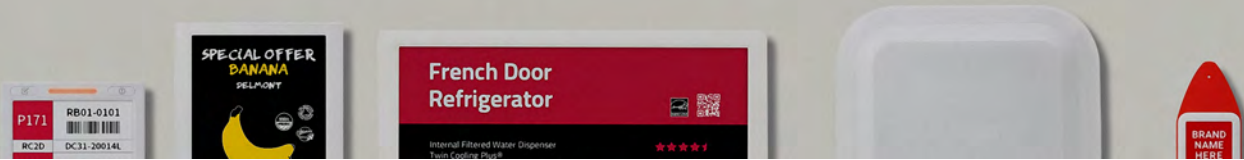

Smart. Interactive. Convenient.

SUREDISPLAY™
smart, electronic price display system

Electronic shelf labels that plug into your computer network

Switch to SureDisplay™ electronic shelf labelling system for automated price labelling in sync with your store operations. Cut down wastage and connect seamlessly with your POS system for timely and accurate updates with a revolutionary e-ink based solution.

Price and product information can be displayed dynamically with custom designs, layouts, fonts, and images. Lineup includes 11 different sizes and 3 colour types (BW, BWR, BWY).

The SureDisplay™ electronic shelf labelling system gives you: